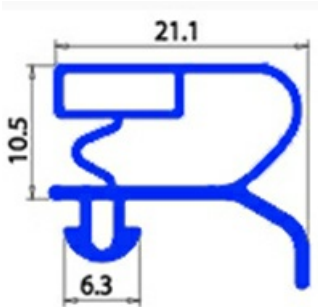

2103505

GASKET MAGNETIC SNAP 495x290MM EVERLASTING XX1

Date: 24-11-2024

**Technical data**

SHORT SIDE mm	A=290 mm
LONG SIDE mm	B=495 mm
PROFILE TYPE	XX1