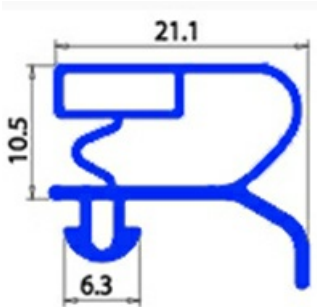

2103505

**GASKET MAGNETIC SNAP 495x290MM EVERLASTING XX1**

Date: 26-12-2024

**Technical data**

SHORT SIDE mm	A=290 mm
LONG SIDE mm	B=495 mm
PROFILE TYPE	XX1