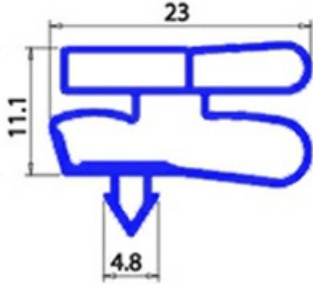

2103507

**GASKET MAGNETIC SNAP 1600X600MM O.D. XX3**

Date: 26-12-2024

**Technical data**

SHORT SIDE mm	A=600 mm
LONG SIDE mm	B=1600 mm
PROFILE TYPE	XX3