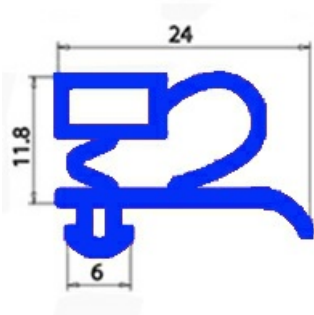

2103510

GASKET MAGNETIC SNAP 690X1600MM O.D. QQ3

Date: 20-09-2024

Technical data

SHORT SIDE mm	A=690 mm
LONG SIDE mm	B=1600 mm
PROFILE TYPE	QQ3