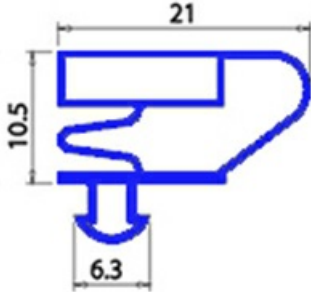

2103515

GASKET MAGNETIC SNAP 655X465MM O.D. QQ4

Date: 20-09-2024

**Technical data**

SHORT SIDE mm	A=465 mm
LONG SIDE mm	B=655 mm
PROFILE TYPE	QQ4