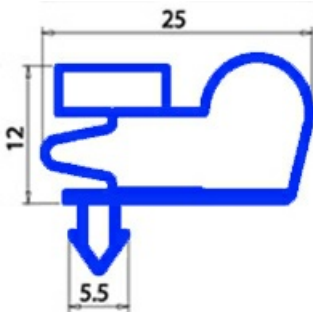

2103516

GASKET MAGNETIC SNAP 625X500MM O.D. QQ8

Date: 27-12-2024

Technical data

SHORT SIDE mm	A=500 mm
LONG SIDE mm	B=625 mm
PROFILE TYPE	QQ8