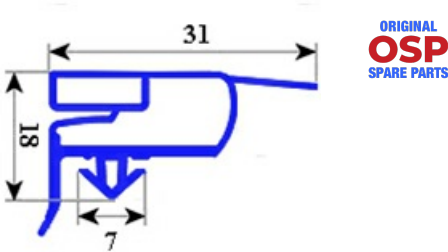

# GASKET MAGNETIC SNAP (SPARE) 1/1 DOOR GE / PA 698X1538 mm QQ6

Date: 15-11-2024

## Technical data

SHORT SIDE mm	A=698 mm
LONG SIDE mm	B=1538 mm
PROFILE TYPE	QQ6