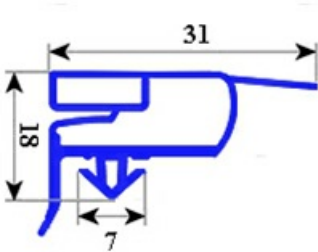

2103531

GASKET MAGNETIC SNAP (SPARE) 1/1 DOOR GE / PA 698X1538 mm QQ6

Date: 27-12-2024

ORIGINAL
OSP
SPARE PARTS

Technical data

SHORT SIDE mm	A=698 mm
LONG SIDE mm	B=1538 mm
PROFILE TYPE	QQ6

Manufacturer code