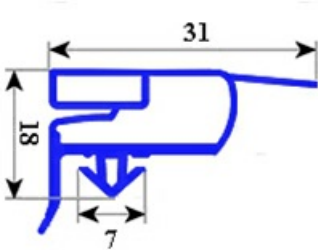

# GASKET MAGNETIC SNAP (SPARE) 1/1 DOOR GE / PA 698X1538 mm QQ6

Date: 20-09-2024

ORIGINAL  
**OSP**  
SPARE PARTS

## Technical data

SHORT SIDE mm	A=698 mm
LONG SIDE mm	B=1538 mm
PROFILE TYPE	QQ6