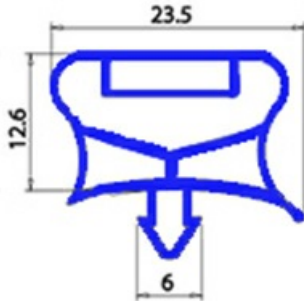

2103537

GASKET MAGNETIC SNAP 395X565 MM" EST.415X585MM QQ7

Date: 27-11-2024

**Technical data**

SHORT SIDE mm	A=415 mm
LONG SIDE mm	B=585 mm
PROFILE TYPE	QQ7

Manufacturer code

ELECTROLUX PROFESSIONAL S.P.A.