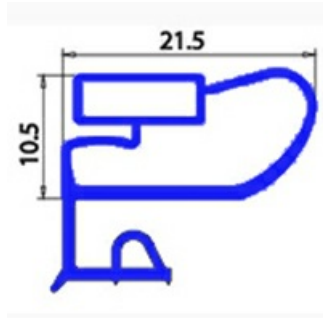

2103545

**ANGLED MIDDLE-EDGED MAGNETIC GASKET 280X390mm O.D.  
XX4**

Date: 20-09-2024

**Technical data**

SHORT SIDE mm	A=280 mm
LONG SIDE mm	B=390 mm
PROFILE TYPE	XX4