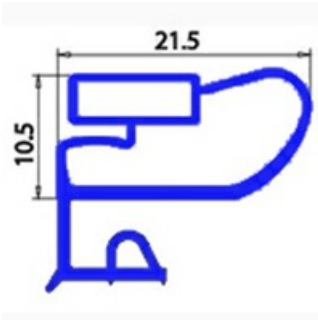

2103545

**ANGLED MIDDLE-EDGED MAGNETIC GASKET 280X390mm O.D.  
XX4**

Date: 27-12-2024

**Technical data**

SHORT SIDE mm	A=280 mm
LONG SIDE mm	B=390 mm
PROFILE TYPE	XX4