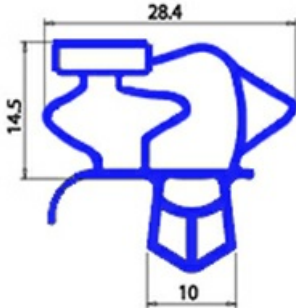

2103547

GASKET MAGNETIC SNAP 1520X633 MM YY6

Date: 27-12-2024

Technical data

SHORT SIDE mm	A=633mm
LONG SIDE mm	B=1520 mm
PROFILE TYPE	YY6