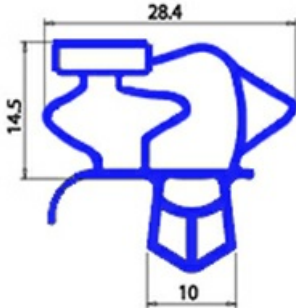

2103547

GASKET MAGNETIC SNAP 1520X633 MM YY6

Date: 20-09-2024

**Technical data**

| | |
|---------------|-----------|
| SHORT SIDE mm | A=633mm |
| LONG SIDE mm | B=1520 mm |
| PROFILE TYPE | YY6 |