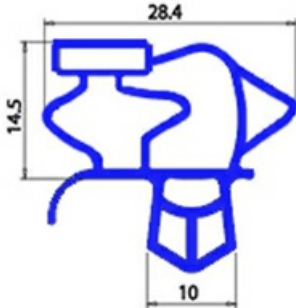

2103547

GASKET MAGNETIC SNAP 1520X633 MM YY6

Date: 15-11-2024

Technical data

SHORT SIDE mm	A=633mm
LONG SIDE mm	B=1520 mm
PROFILE TYPE	YY6