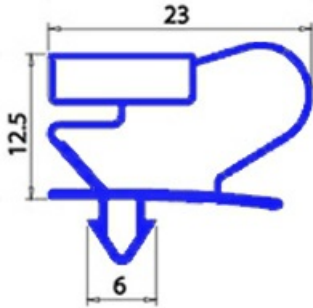

2103590

MAGNETIC SNAP-IN GASKET 310X480MM O.D. QQ2

Date: 15-11-2024

**Technical data**

SHORT SIDE mm	A=310 mm
LONG SIDE mm	B=480 mm
PROFILE TYPE	QQ2