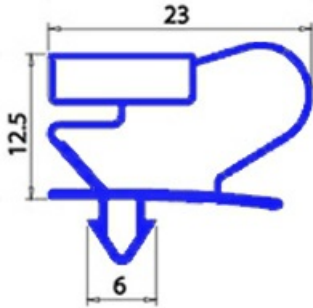

2103590

MAGNETIC SNAP-IN GASKET 310X480MM O.D. QQ2

Date: 27-12-2024

**Technical data**

SHORT SIDE mm	A=310 mm
LONG SIDE mm	B=480 mm
PROFILE TYPE	QQ2