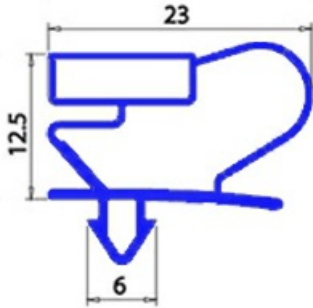

2103591

MAGNETIC SNAP-IN GASKET 480X645MM O.D. QQ2

Date: 20-09-2024

**Technical data**

SHORT SIDE mm	A=480 mm
LONG SIDE mm	B=645 mm
PROFILE TYPE	QQ2