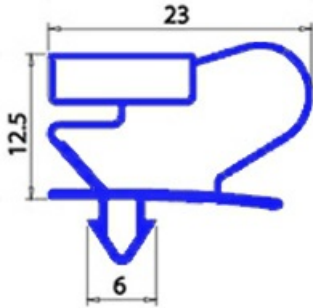

2103591

MAGNETIC SNAP-IN GASKET 480X645MM O.D. QQ2

Date: 27-12-2024

**Technical data**

SHORT SIDE mm	A=480 mm
LONG SIDE mm	B=645 mm
PROFILE TYPE	QQ2