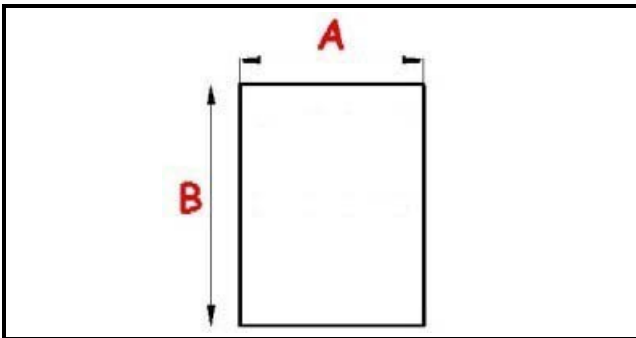

2103597

MAGNETIC SNAP-IN GASKET 720X1515MM O.D. QQ1

Date: 20-09-2024

**Technical data**

SHORT SIDE mm	A=720 mm
LONG SIDE mm	B=1515 mm
PROFILE TYPE	QQ1

Manufacturer code

ELECTROLUX PROFESSIONAL S.P.A.