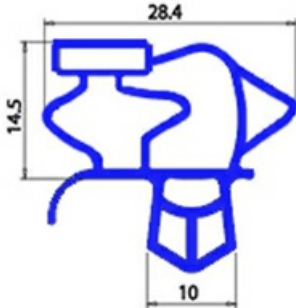

2103603

SNAP-IN MAGNETIC GASKET 678X1570NN O.D. YY6

Date: 15-11-2024

**Technical data**

SHORT SIDE mm	A=678 mm
LONG SIDE mm	B=1570 mm
PROFILE TYPE	YY6