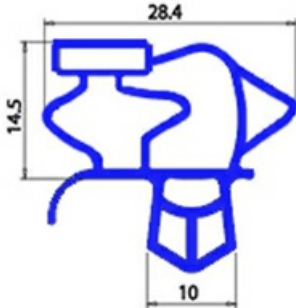

2103603

SNAP-IN MAGNETIC GASKET 678X1570NN O.D. YY6

Date: 20-09-2024

**Technical data**

SHORT SIDE mm	A=678 mm
LONG SIDE mm	B=1570 mm
PROFILE TYPE	YY6