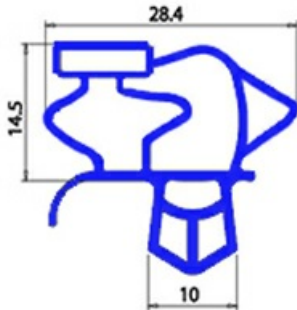

2103603

SNAP-IN MAGNETIC GASKET 678X1570NN O.D. YY6

Date: 27-12-2024

**Technical data**

SHORT SIDE mm	A=678 mm
LONG SIDE mm	B=1570 mm
PROFILE TYPE	YY6