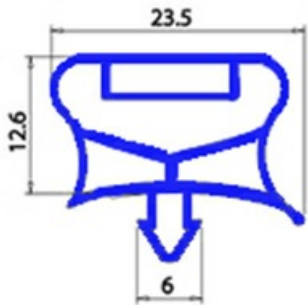

## Technical data

SHORT SIDE mm	A=585 mm
LONG SIDE mm	B=1535 mm
PROFILE TYPE	QQ7