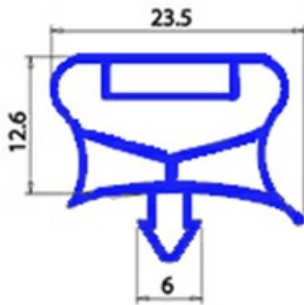

2103606

Date: 20-09-2024

Technical data

SHORT SIDE mm	A=585 mm
LONG SIDE mm	B=1535 mm
PROFILE TYPE	QQ7

Manufacturer code

SILKO ALI GROUP SRL A SOCIO UNICO
MARENO ALI GROUP SRL A SOCIO UNICO