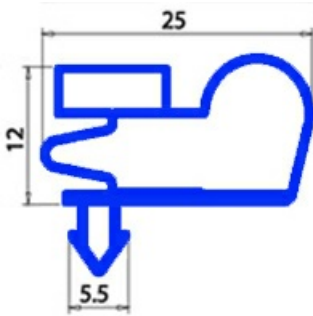

# MAGNETIC SNAP IN GASKET 661X1422MM EXPO J-J-N-J-E (1318) GREY 36 QQ8

Date: 27-12-2024

ORIGINAL  
**OSP**  
SPARE PARTS