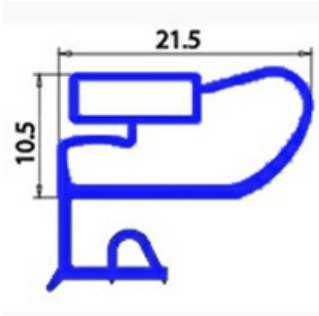

2103613

ANGLED MIDDLE-EDGED MAGNETIC GASKET 678X540MM XX4

Date: 27-12-2024

**Technical data**

SHORT SIDE mm	A=540 mm
LONG SIDE mm	B=678 mm
PROFILE TYPE	XX4

Manufacturer code

MBM- EUROTEC SRL -