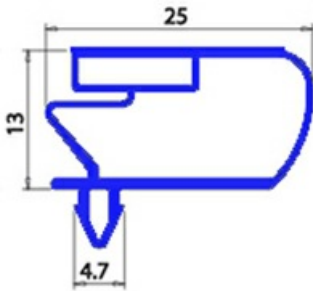

2103617

Date: 20-09-2024

Technical data

SHORT SIDE mm	A=955 mm
LONG SIDE mm	B=1550 mm
PROFILE TYPE	QQ10