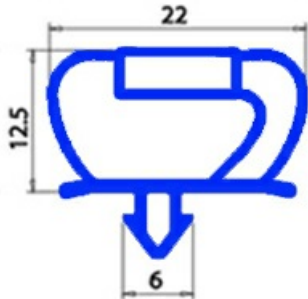

2103635

MAGNETIC SNAP IN GASKET 705X730MM O.D. XX2

Date: 20-09-2024

**Technical data**

SHORT SIDE mm	A=705 mm
LONG SIDE mm	B=730 mm
PROFILE TYPE	XX2

Manufacturer code

ELECTROLUX PROFESSIONAL S.P.A.