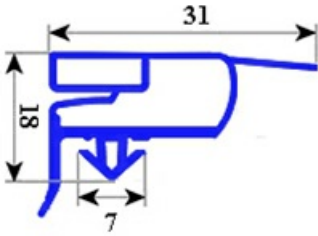

2103649

**MAGNETIC SNAP IN GASKET 530X635MM O.D. QQ6**

Date: 20-09-2024

**Technical data**

SHORT SIDE mm	A=530 mm
LONG SIDE mm	B=635 mm
PROFILE TYPE	QQ6