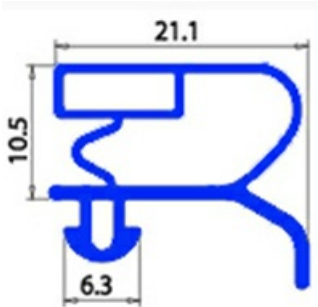

2103667

**MAGNETIC SNAP IN GASKET 398X306 XX1**

Date: 15-11-2024

**Technical data**

|               |          |
|---------------|----------|
| SHORT SIDE mm | A=306 mm |
| LONG SIDE mm  | B=398 mm |
| PROFILE TYPE  | QQ4      |