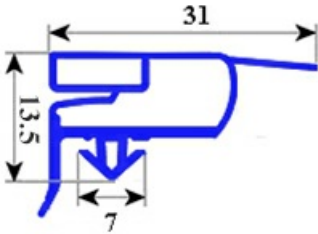

2103669

GASKET MAGNETIC SNAP 397X595 MM" QQ6

Date: 15-11-2024

**Technical data**

SHORT SIDE mm	A=397 mm
LONG SIDE mm	B=595 mm
PROFILE TYPE	QQ6

Manufacturer code

ELECTROLUX PROFESSIONAL S.P.A.