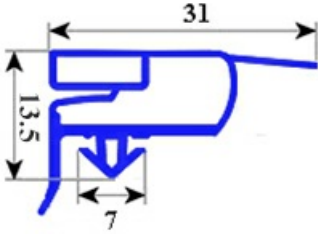

2103669

GASKET MAGNETIC SNAP 397X595 MM" QQ6

Date: 20-09-2024

**Technical data**

SHORT SIDE mm	A=397 mm
LONG SIDE mm	B=595 mm
PROFILE TYPE	QQ6

Manufacturer code

ELECTROLUX PROFESSIONAL S.P.A.