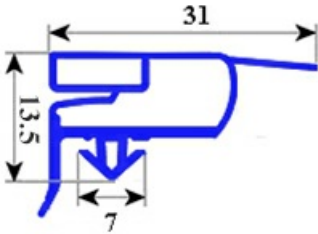

2103669

**GASKET MAGNETIC SNAP 397X595 MM" QQ6**

Date: 27-12-2024

**Technical data**

SHORT SIDE mm	A=397 mm
LONG SIDE mm	B=595 mm
PROFILE TYPE	QQ6

**Manufacturer code**

ELECTROLUX PROFESSIONAL S.P.A.