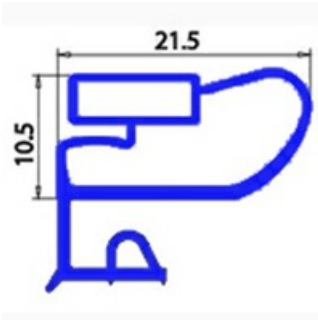

2103673

**ANGLED MIDDLE-EDGED MAGNETIC GASKET 700X1100MM O.D.  
XX4**

Date: 15-11-2024

**Technical data**

SHORT SIDE mm	A=700 mm
LONG SIDE mm	B=1100 mm
PROFILE TYPE	XX4