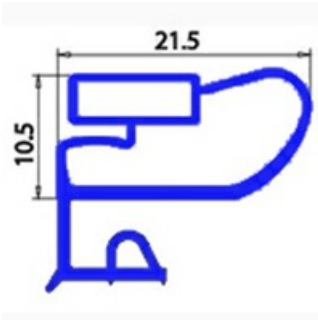

2103673

**ANGLED MIDDLE-EDGED MAGNETIC GASKET 700X1100MM O.D.
XX4**

Date: 27-12-2024

**Technical data**

SHORT SIDE mm	A=700 mm
LONG SIDE mm	B=1100 mm
PROFILE TYPE	XX4