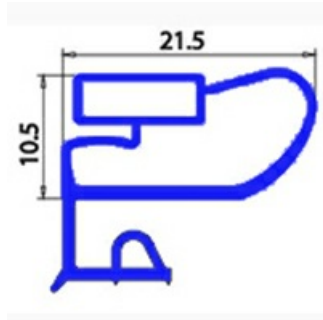

2103673

**ANGLED MIDDLE-EDGED MAGNETIC GASKET 700X1100MM O.D.
XX4**

Date: 20-09-2024

**Technical data**

SHORT SIDE mm	A=700 mm
LONG SIDE mm	B=1100 mm
PROFILE TYPE	XX4