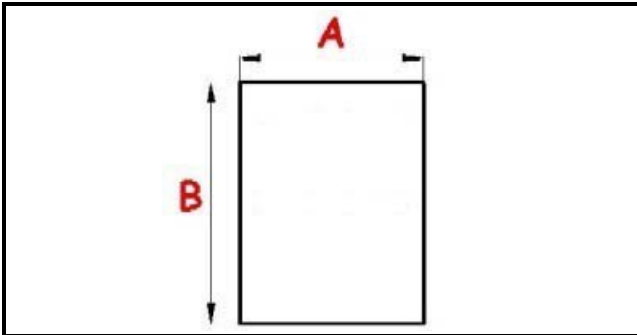

2103673

ANGLED MIDDLE-EDGED MAGNETIC GASKET 700X1100MM O.D. XX4

Date: 21-04-2025

Technical data

SHORT SIDE mm	A=700 mm
LONG SIDE mm	B=1100 mm
PROFILE TYPE	XX4