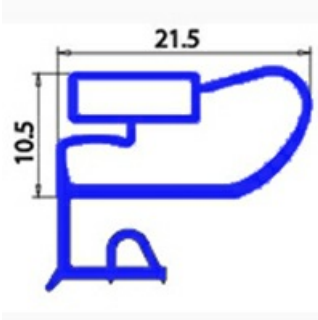

2103673

ANGLED MIDDLE-EDGED MAGNETIC GASKET 700X1100MM O.D. XX4

Date: 21-04-2025

Technical data

SHORT SIDE mm	A=700 mm
LONG SIDE mm	B=1100 mm
PROFILE TYPE	XX4