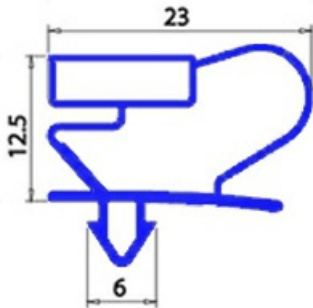

2103675

**MAGNETIC SNAP IN GASKET 1508X602MM QQ2**

Date: 27-12-2024

ORIGINAL  
**OSP**  
SPARE PARTS**Technical data**

SHORT SIDE mm	A=602 mm
LONG SIDE mm	B=1508 mm
PROFILE TYPE	QQ2

**Manufacturer code**

ANGELO PO GRANDI CUCINE SPA