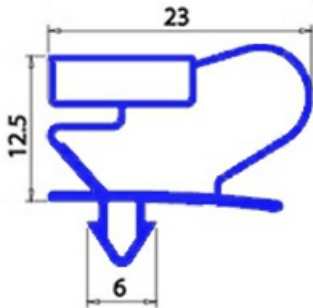

2103675

MAGNETIC SNAP IN GASKET 1508X602MM QQ2

Date: 20-09-2024

ORIGINAL
OSP
SPARE PARTS**Technical data**

SHORT SIDE mm	A=602 mm
LONG SIDE mm	B=1508 mm
PROFILE TYPE	QQ2

Manufacturer code

ANGELO PO GRANDI CUCINE SPA