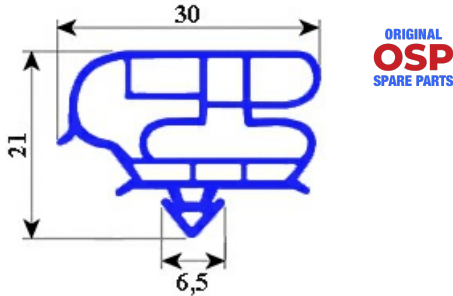

2103678

MAGNETIC SNAP IN GASKET 765X610mm YY34

Date: 24-11-2024

**Technical data**

SHORT SIDE mm	A=610 mm
LONG SIDE mm	B=765 mm
PROFILE TYPE	YY34

Manufacturer code

ELECTROLUX PROFESSIONAL S.P.A.