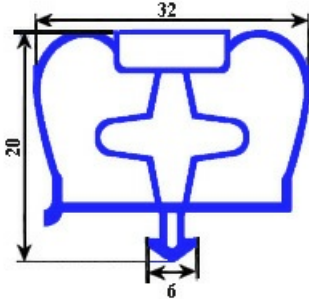

2103682

MAGNETIC SNAP IN GASKET 1565X660MM INFRICO YY29

Date: 20-09-2024

**Technical data**

SHORT SIDE mm	A=660 mm
LONG SIDE mm	B=1565 mm
PROFILE TYPE	YY29