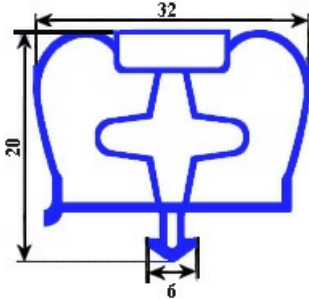

2103682

MAGNETIC SNAP IN GASKET 1565X660MM INFRICO YY29

Date: 27-12-2024

**Technical data**

SHORT SIDE mm	A=660 mm
LONG SIDE mm	B=1565 mm
PROFILE TYPE	YY29