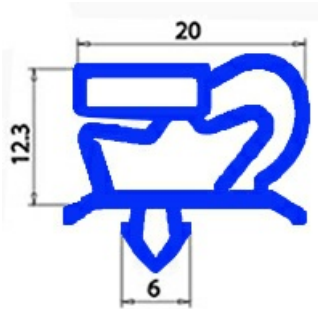

2103689

Date: 27-12-2024

Technical data

SHORT SIDE mm	A=515 mm
LONG SIDE mm	B=1520 mm
PROFILE TYPE	QQ1