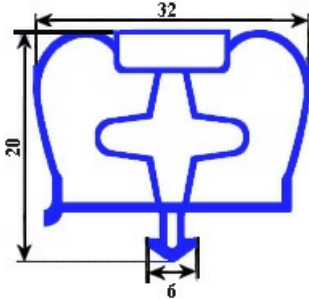

2103695

MAGNETIC SNAP IN GASKET 602X530MM INFRICO

Date: 20-09-2024

**Technical data**

SHORT SIDE mm	A=530 mm
LONG SIDE mm	B=602 mm
PROFILE TYPE	YY29