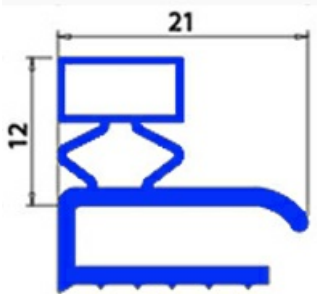

2103702

**ANGLED MIDDLE-EDGED MAGNETIC GASKET 630X700MM O.D. XX5**

Date: 20-09-2024

**Technical data**

SHORT SIDE mm	A=630 mm
LONG SIDE mm	B=700 mm
PROFILE TYPE	XX5