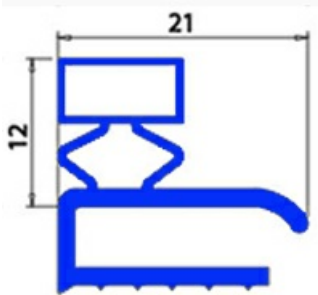

2103703

**ANGLED MIDDLE-EDGED MAGNETIC GASKET 630X1440MM O.D.
XX5**

Date: 29-12-2024

**Technical data**

SHORT SIDE mm	A=630 mm
LONG SIDE mm	B=1440 mm
PROFILE TYPE	XX5