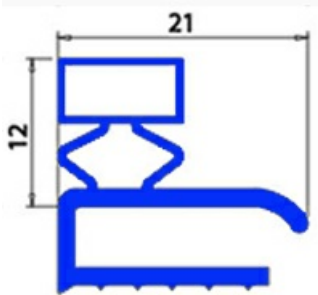

2103703

**ANGLED MIDDLE-EDGED MAGNETIC GASKET 630X1440MM O.D.
XX5**

Date: 15-11-2024

**Technical data**

SHORT SIDE mm	A=630 mm
LONG SIDE mm	B=1440 mm
PROFILE TYPE	XX5