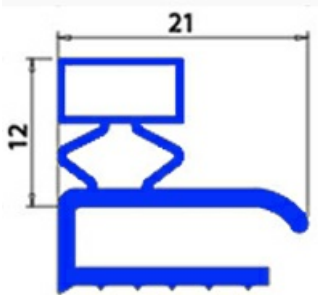

2103703

**ANGLED MIDDLE-EDGED MAGNETIC GASKET 630X1440MM O.D.
XX5**

Date: 20-09-2024

**Technical data**

| | |
|---------------|-----------|
| SHORT SIDE mm | A=630 mm |
| LONG SIDE mm | B=1440 mm |
| PROFILE TYPE | XX5 |