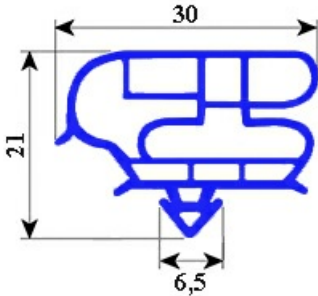

2103725

MAGNETIC SNAP IN GASKET 610X1595MM YY34

Date: 20-09-2024

ORIGINAL
OSP
SPARE PARTS**Technical data**

SHORT SIDE mm	A=610 mm
LONG SIDE mm	B=1595 mm
PROFILE TYPE	YY34

Manufacturer code

ELECTROLUX PROFESSIONAL S.P.A.