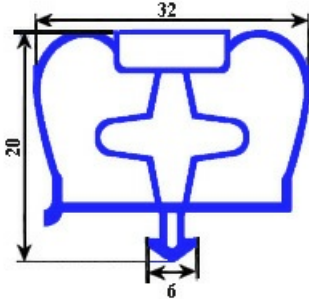

2103730

**MAGNETIC SNAP IN GASKET 1435X665MM YY29**

Date: 20-09-2024

**Technical data**

SHORT SIDE mm	A=665 mm
LONG SIDE mm	B=1435 mm
PROFILE TYPE	YY29