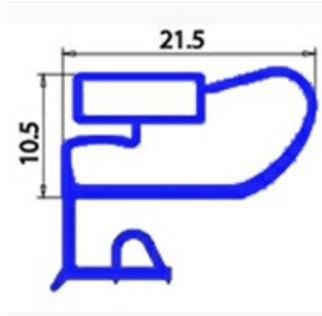

2103739

ANGLED MIDDLE-EDGED MAGNETIC GASKET 420X630MM XX4

Date: 20-09-2024

**Technical data**

| | |
|---------------|----------|
| SHORT SIDE mm | A=420 mm |
| LONG SIDE mm | B=630 mm |
| PROFILE TYPE | XX4 |