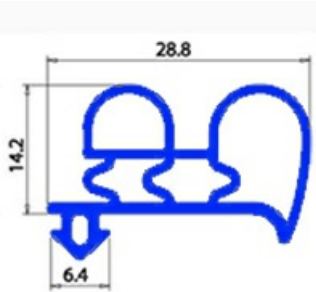

2103744

SNAP IN GASKET 945X1935MM YY3

Date: 28-12-2024

**Technical data**

SHORT SIDE mm	A=945 mm
LONG SIDE mm	B=1935 mm
PROFILE TYPE	YY3