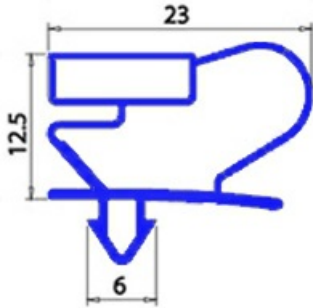

2103746

MAGNETIC SNAP IN GASKET 1017X958MM QQ2

Date: 20-04-2025

ORIGINAL
OSP
SPARE PARTS

Technical data

SHORT SIDE mm	A=958 mm
LONG SIDE mm	B=1017 mm
PROFILE TYPE	QQ2

Manufacturer code

ANGELO PO GRANDI CUCINE SPA