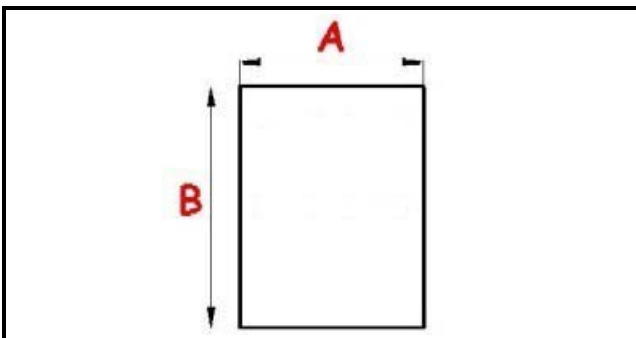

2103755

**MAGNETIC SNAP IN GASKET FOR DOOR T5 (IZ.0037) (<2001)
750X390MM QQ1**

Date: 20-09-2024

ORIGINAL
OSP
SPARE PARTS**Technical data**

SHORT SIDE mm	A=390 mm
LONG SIDE mm	B=750 mm
PROFILE TYPE	QQ1

Manufacturer code