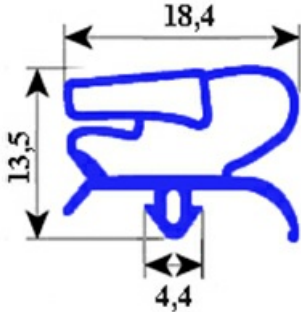

2103759

MAGNETIC SNAP IN GASKET 395X600 O.D. SPECIAL PROFILE YY8

Date: 15-11-2024

**Technical data**

SHORT SIDE mm	A=395 mm
LONG SIDE mm	B=600 mm
PROFILE TYPE	YY8