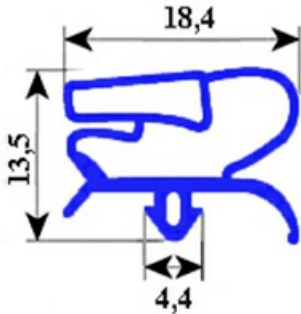

2103759

MAGNETIC SNAP IN GASKET 395X600 O.D. SPECIAL PROFILE YY8

Date: 20-09-2024

**Technical data**

SHORT SIDE mm	A=395 mm
LONG SIDE mm	B=600 mm
PROFILE TYPE	YY8