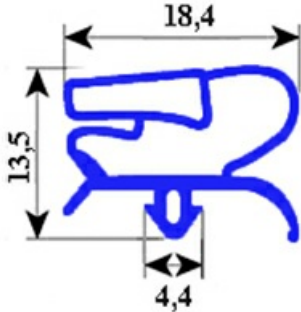

2103759

MAGNETIC SNAP IN GASKET 395X600 O.D. SPECIAL PROFILE YY8

Date: 28-12-2024

**Technical data**

SHORT SIDE mm	A=395 mm
LONG SIDE mm	B=600 mm
PROFILE TYPE	YY8