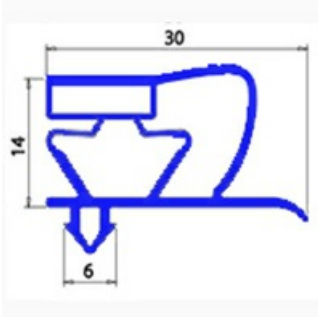

2103767

MAGNETIC SNAP IN GASKET 2500MM BAR YY33

Date: 20-09-2024