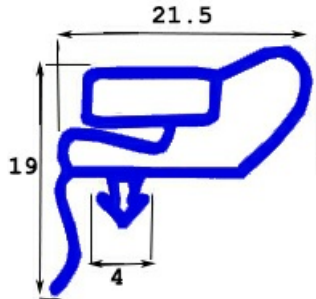

# MAGNETIC SNAP IN GASKET 1780X725MM QQ15

Date: 28-12-2024

## Technical data

SHORT SIDE mm	A=725 mm
LONG SIDE mm	B=1780 mm
PROFILE TYPE	QQ15