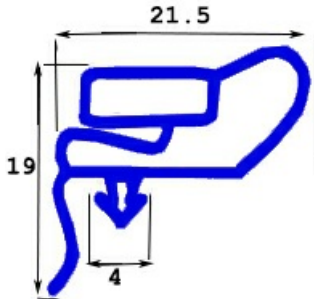

2103775

MAGNETIC SNAP IN GASKET 1780X725MM QQ15

Date: 15-11-2024

**Technical data**

SHORT SIDE mm	A=725 mm
LONG SIDE mm	B=1780 mm
PROFILE TYPE	QQ15