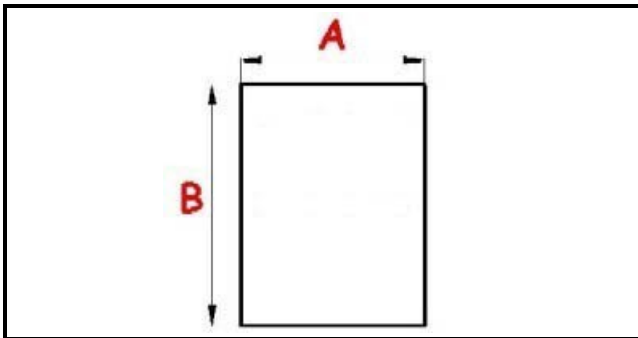

# MAGNETIC SNAP IN GASKET 697X900MM QQ16

Date: 20-09-2024

ORIGINAL  
**OSP**  
SPARE PARTS

## Technical data

SHORT SIDE mm	A=697 mm
LONG SIDE mm	B=900 mm
PROFILE TYPE	QQ16