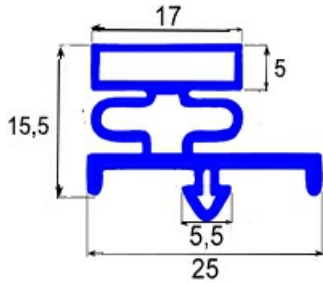

# MAGNETIC SNAP IN GASKET 697X900MM QQ16

Date: 20-09-2024

ORIGINAL  
**OSP**  
SPARE PARTS

## Technical data

SHORT SIDE mm	A=697 mm
LONG SIDE mm	B=900 mm
PROFILE TYPE	QQ16