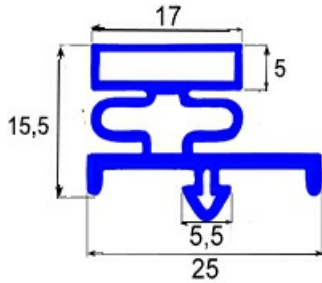

2103795

MAGNETIC SNAP IN GASKET 697X900MM QQ16

Date: 30-12-2024

ORIGINAL
OSP
SPARE PARTS**Technical data**

SHORT SIDE mm	A=697 mm
LONG SIDE mm	B=900 mm
PROFILE TYPE	QQ16