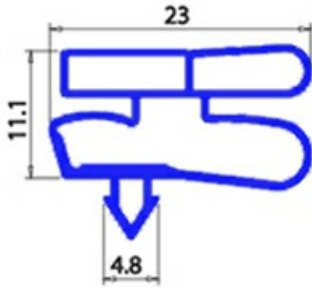

2103807

**MAGNETIC SNAP IN GASKET 1422X588MM XX3**

Date: 15-11-2024

ORIGINAL  
**OSP**  
SPARE PARTS**Technical data**

LONG SIDE mm	B=1422 mm
PROFILE TYPE	XX3
SHORT SIDE mm	A=588 mm

**Manufacturer code**

MONDIAL FRAMEC SRL