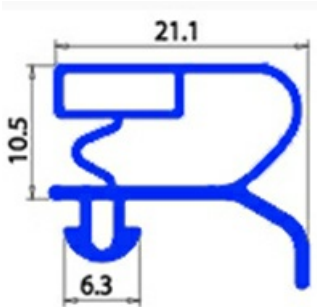

2103823

MAGNETIC SNAP IN GASKET 840X2040MM XX1 O.D.

Date: 15-11-2024

ORIGINAL
OSP
SPARE PARTS**Technical data**

SHORT SIDE mm	A=840mm
LONG SIDE mm	B=2040mm
PROFILE TYPE	XX1