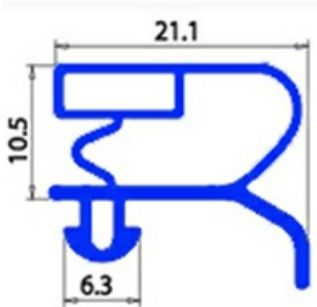

2103823

MAGNETIC SNAP IN GASKET 840X2040MM XX1 O.D.

Date: 20-09-2024

ORIGINAL
OSP
SPARE PARTS**Technical data**

SHORT SIDE mm	A=840mm
LONG SIDE mm	B=2040mm
PROFILE TYPE	XX1