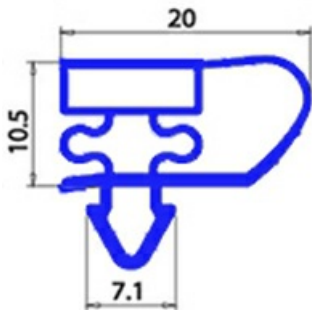

## MAGNETIC SNAP IN GASKET 470X610MM YY22 O.D.

Date: 15-11-2024

ORIGINAL  
**OSP**  
SPARE PARTS

### Technical data

SHORT SIDE mm	A=470mm
LONG SIDE mm	B=610mm
PROFILE TYPE	YY22