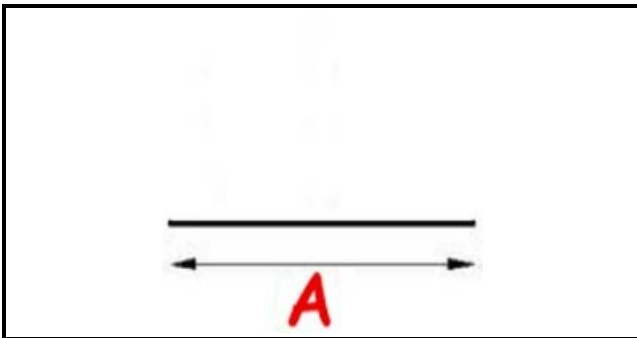

# SNAP IN GASKET 2500mm QQ12

Date: 24-11-2024

ORIGINAL  
**OSP**  
SPARE PARTS

## Technical data

LONG SIDE mm	A=2500mm
PROFILE TYPE	QQ12