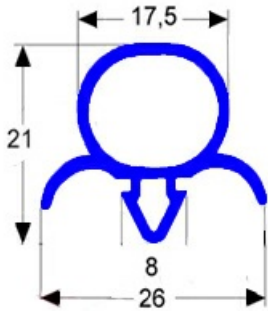

# SNAP IN GASKET 2500mm QQ12

Date: 24-11-2024

ORIGINAL  
**OSP**  
SPARE PARTS

## Technical data

LONG SIDE mm	A=2500mm
PROFILE TYPE	QQ12