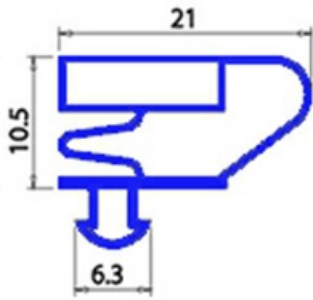

2103843

Date: 28-12-2024

ORIGINAL
OSP
SPARE PARTS

Technical data

SHORT SIDE mm	A=320mm
LONG SIDE mm	B=435mm
PROFILE TYPE	QQ4