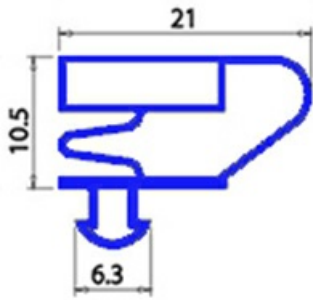

2103843

Date: 22-04-2025

ORIGINAL
OSP
SPARE PARTS

Technical data

SHORT SIDE mm	A=320mm
LONG SIDE mm	B=435mm
PROFILE TYPE	QQ4