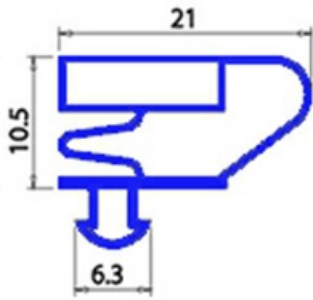

2103843

Date: 24-11-2024

ORIGINAL
OSP
SPARE PARTS

Technical data

SHORT SIDE mm	A=320mm
LONG SIDE mm	B=435mm
PROFILE TYPE	QQ4