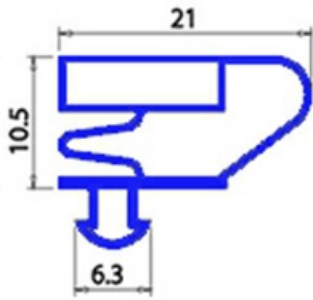

2103843

Date: 14-11-2024

ORIGINAL
OSP
SPARE PARTS

Technical data

SHORT SIDE mm	A=320mm
LONG SIDE mm	B=435mm
PROFILE TYPE	QQ4