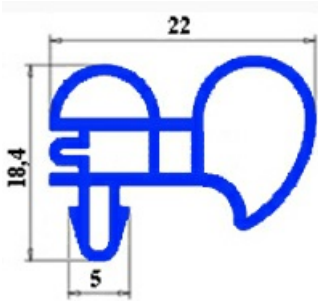

2103889

SNAP IN GASKET 590X675MM YY21 O.D.

Date: 20-09-2024

ORIGINAL
OSP
SPARE PARTS