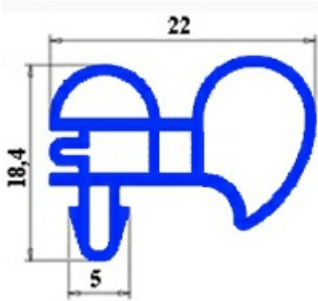

2103889

SNAP IN GASKET 590X675MM YY21 O.D.

Date: 24-11-2024

ORIGINAL
OSP
SPARE PARTS**Technical data**

SHORT SIDE mm	A=590mm
LONG SIDE mm	B=675mm
PROFILE TYPE	YY21