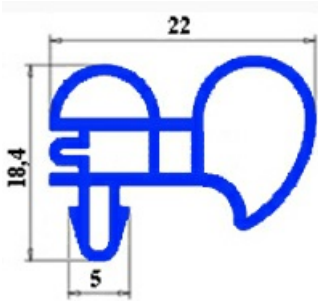

## SNAP IN GASKET 590X675MM YY21 O.D.

Date: 20-09-2024

ORIGINAL  
**OSP**  
SPARE PARTS

### Technical data

SHORT SIDE mm	A=590mm
LONG SIDE mm	B=675mm
PROFILE TYPE	YY21