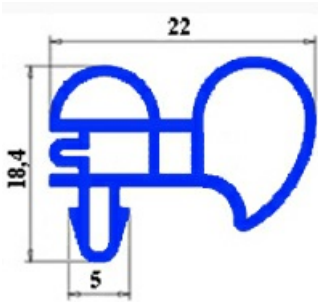

2103890

Date: 14-11-2024

ORIGINAL
OSP
SPARE PARTS

Technical data

| | |
|---------------|----------|
| SHORT SIDE mm | A=590mm |
| LONG SIDE mm | B=1390mm |
| PROFILE TYPE | YY21 |