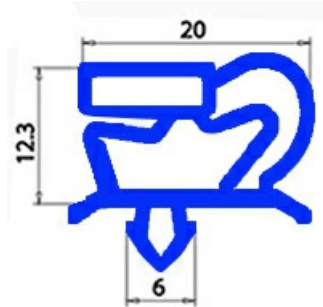

# MAGNETIC SNAP IN GASKET 610X680MM QQ1 O.D.

Date: 14-11-2024

ORIGINAL  
**OSP**  
SPARE PARTS

## Technical data

SHORT SIDE mm	A=610mm
LONG SIDE mm	B=680mm
PROFILE TYPE	QQ1