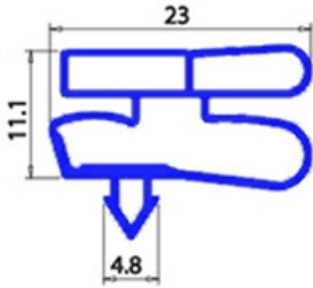

# MAGNETIC SNAP IN GASKET 300X400MM XX3 O.D.

Date: 21-04-2025

ORIGINAL  
**OSP**  
SPARE PARTS

## Technical data

SHORT SIDE mm	A=300mm
LONG SIDE mm	B=400mm
PROFILE TYPE	XX3