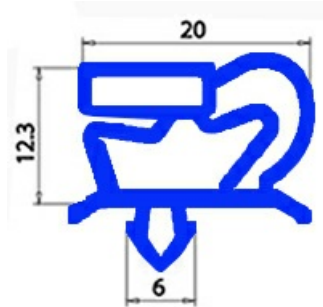

# MAGNETIC SNAP IN GASKET 700X1560MM QQ1 O.D.

Date: 20-09-2024

ORIGINAL  
**OSP**  
SPARE PARTS

## Technical data

SHORT SIDE mm	A=700mm
LONG SIDE mm	B=1560mm
PROFILE TYPE	QQ1