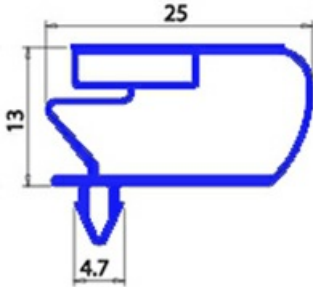

# MAGNETIC SNAP IN GASKET 675X1625MM QQ10

Date: 27-12-2024

ORIGINAL  
**OSP**  
SPARE PARTS

## Technical data

SHORT SIDE mm	A=675mm
LONG SIDE mm	B=1625mm
PROFILE TYPE	QQ10